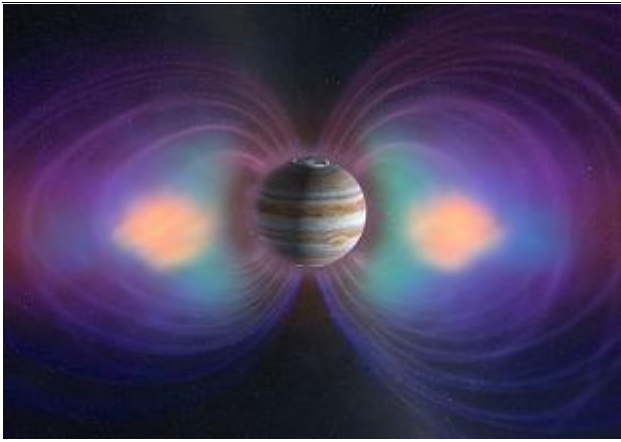

News From Around the Web

[Greenpeace defaces ancient Nazca World Heritage site](#)

.. The activists placed yellow letters next to a famous hummingbird design, and now Peruvian authorities are threatening to sue Greenpeace and criminally charge the activists with "attacking archaeological monuments," according to The Associated Press.

The demonstration was timed to coincide with United Nations' Lima Climate Change Conference ending Friday...

The thunderbolts Project

[Artist's conception of Jupiter's magnetospheric torus.](#)

.. Jupiter possesses a toroidal electromagnetic field extending outward for 650 million kilometers, reaching beyond Saturn's orbit. Charged particles from the solar wind, as well as from Jupiter, itself, are trapped in its magnetic field, creating a vast plasma sheath similar to the Van Allen belts around Earth...